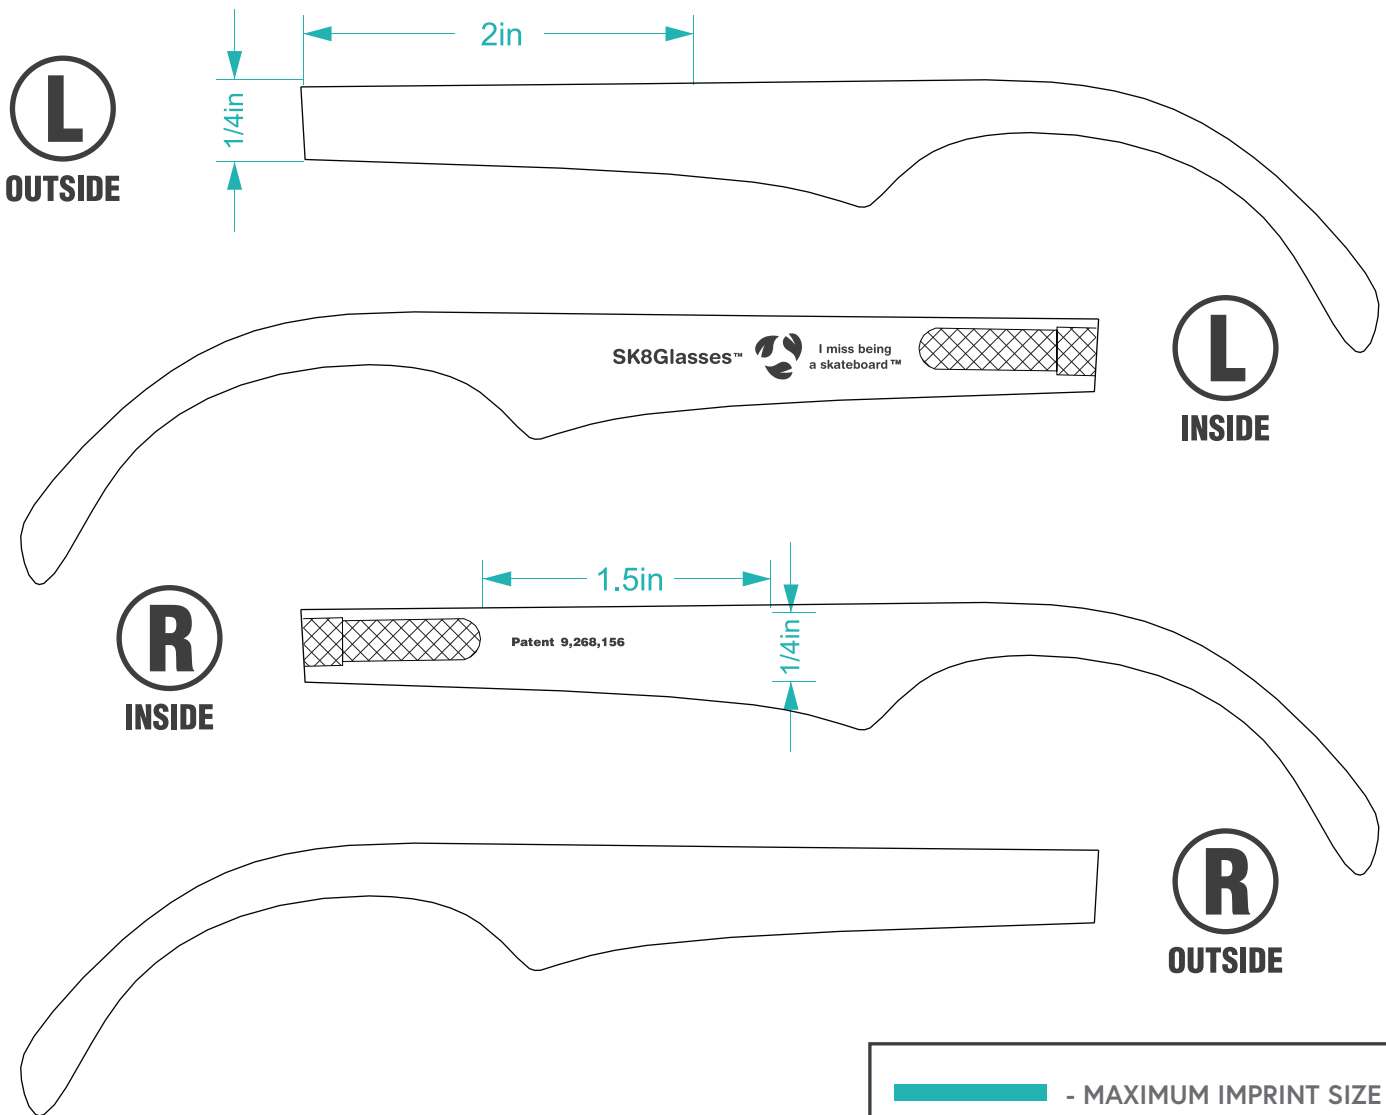

(Please provide art in black and white and in .ai or .eps format.)

MAX IMPRINT SIZE INSIDE: 1.5 in. x 1/4 in.

MAX IMPRINT SIZE OUTSIDE: 2 in. x 1/4 in.

 - MAXIMUM IMPRINT SIZE

 - REQUIRED IMPRINT

 - HINGE

Frame Dimensions: 5 3/4 in. x 1 3/4 in.
Arm Dimensions: 6 in. x 5/8 in.