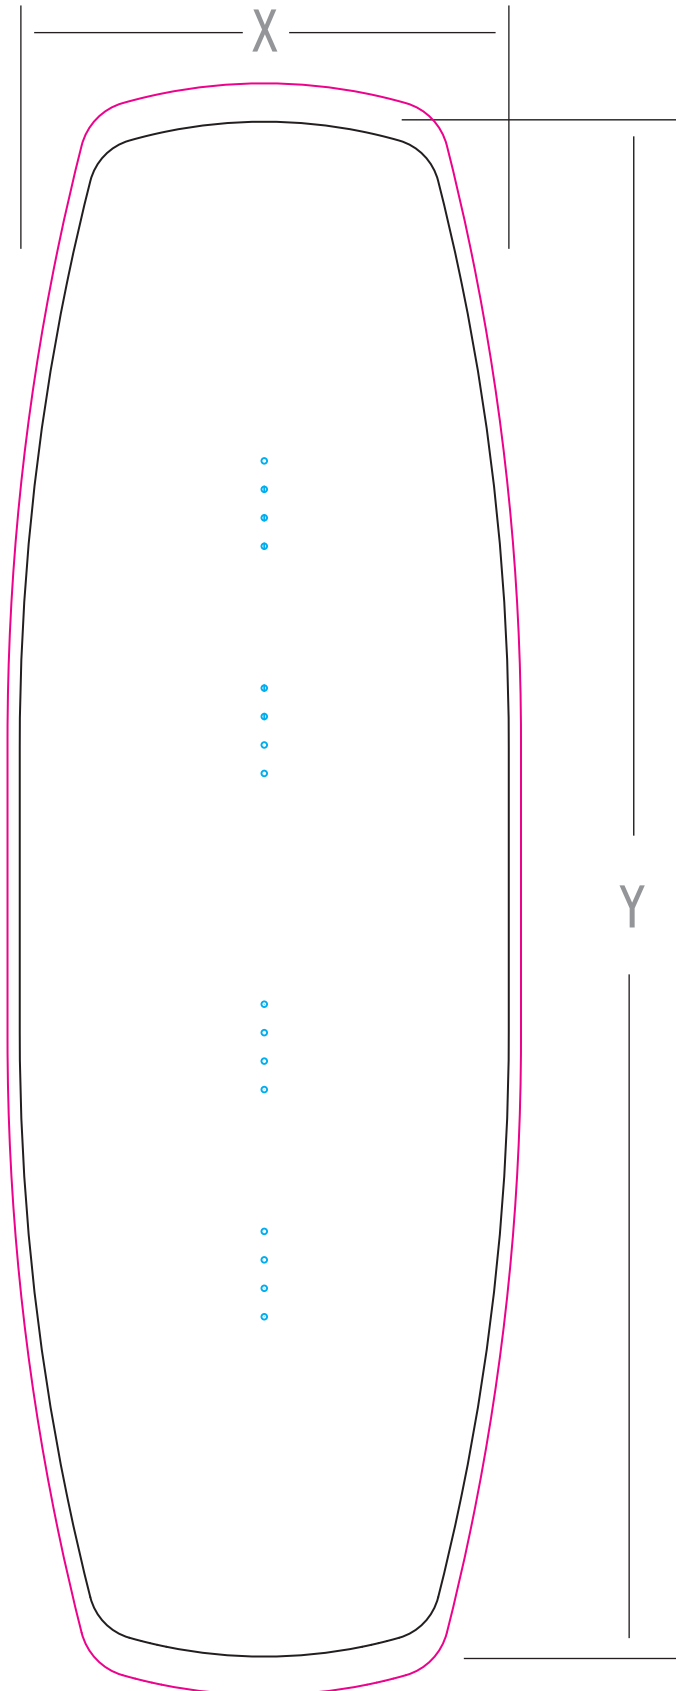

# WAKEBOARD

American Made

# ART TEMPLATE

## DIMENSIONS

Y = 54.7 in.

X = 17 in.