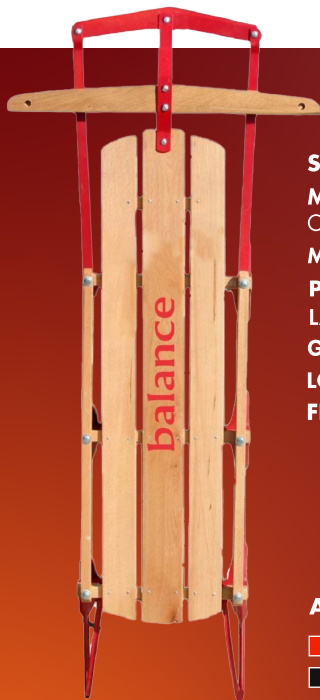

STEEL RUNNER SLED

Beech Wood

SIZE: 45" & 55"

MATERIALS: Beech Wood, Powder Coated Steel Rails, Grooved Runners

MIN QUANTITY: 60

PRODUCTION TIME: Ships from LA in 90 to 105 days

GRAPHICS: Full color

LOGO SIZE: 5.75" x 6.25"

FREIGHT: Ships on Pallets/No Boxes

AVAILABLE COLORS: